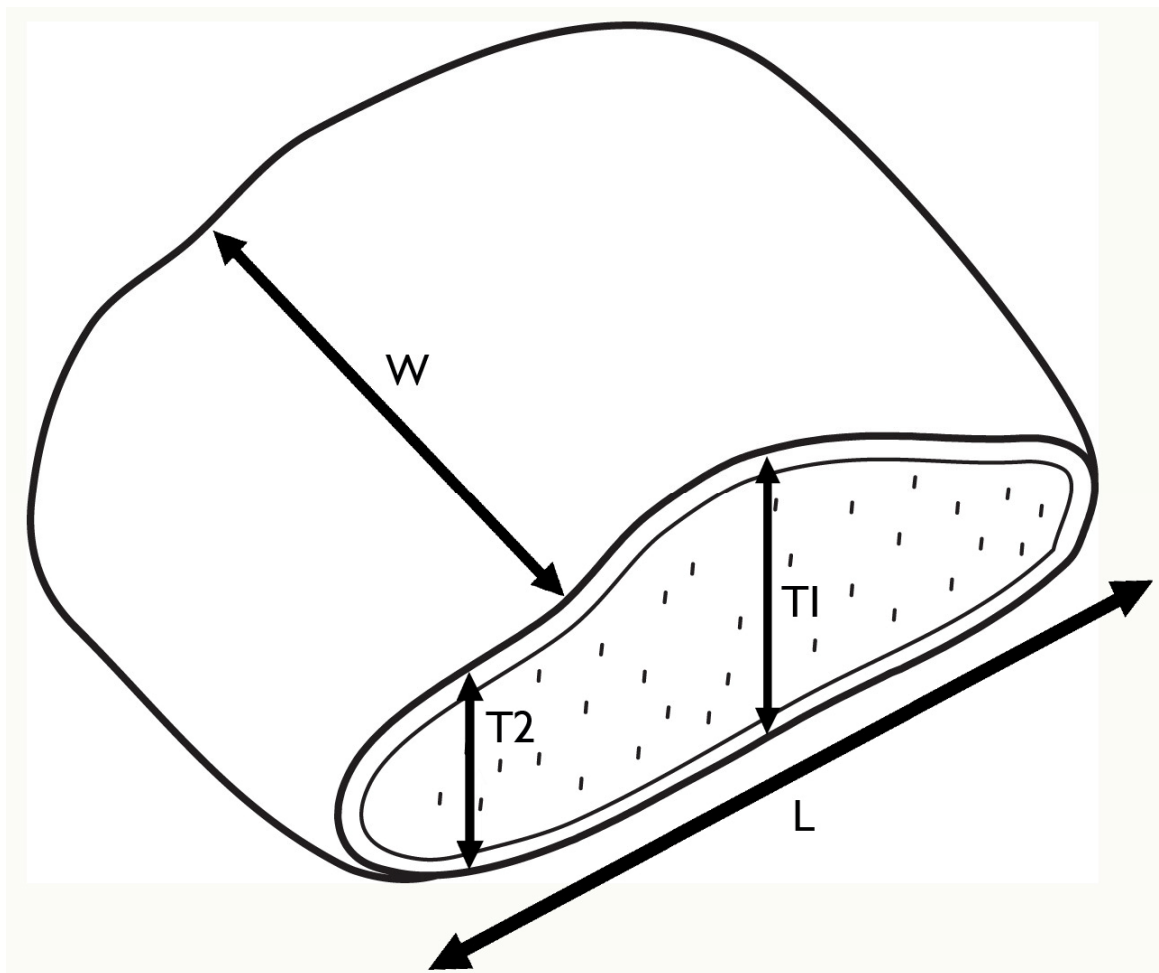

**SteriGraft<sup>TM</sup> – Patella Block**

Product Code	Description	Size & Measurements
100	Patella Block	W = 18 - 30 mm T1 > 9 mm T2 > 5 mm L = varies, see diagram