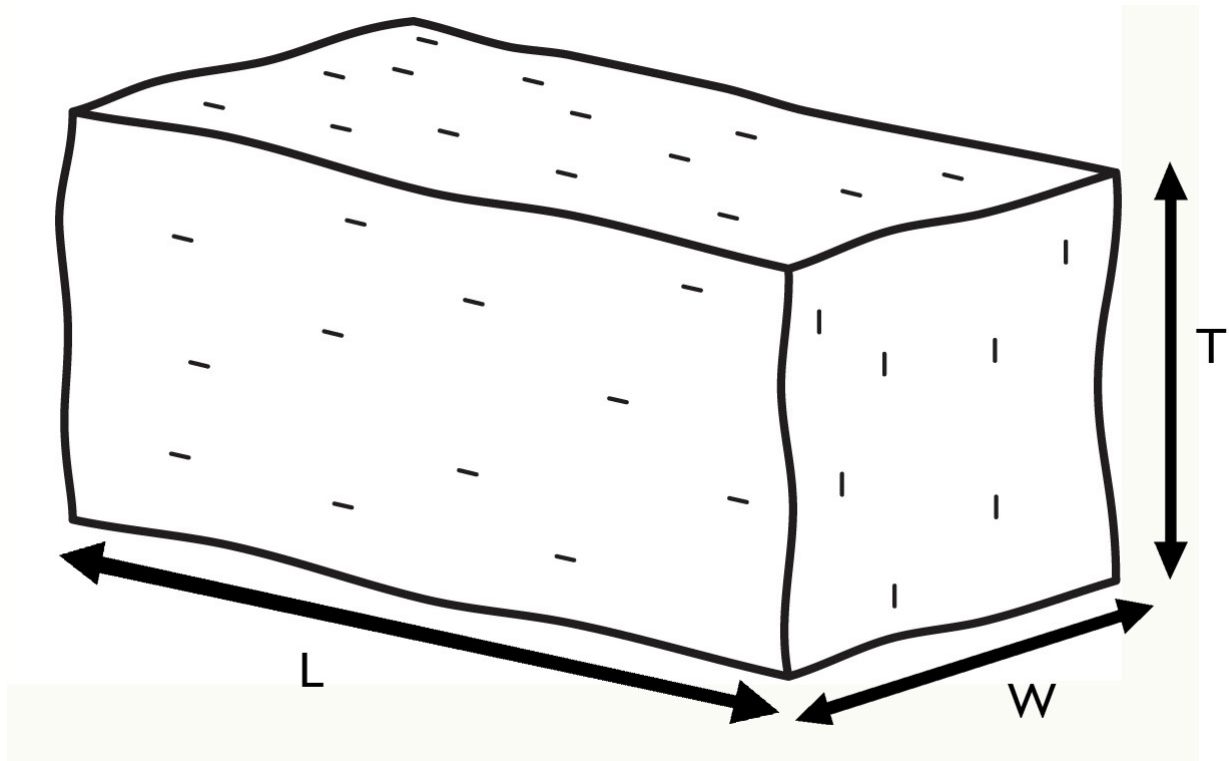

**SteriGraft<sup>TM</sup> – Cancellous Block**

Product Code	Description	Size & Measurements
303	Cancellous Block	L = 30 mm W ≥ 15 mm T ≥ 15 mm